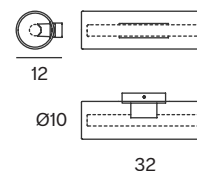

REF. 33001

REF. ODIP33008/25

REF. ODIP33008/25L

REF. 33900/10

TABLE LAMP FINISHES

Metal structure: Granulated White
Cord: See color chart
Glass difusser: Matt opal
Plug and cable: Transparent

FLOOR LAMP IP66 FINISHES

Metal structure: Granulated White
Cord: See standard color chart
Polyethylene difusser: Matt opal
Plug and neoprene cable: Black

WALL LAMP FINISHES

Base: White
Metal structure: White
Cord: See color chart

MATERIAL

Metal and recycled cord

REFERENCE	INSTALLATION	CORD	RECYCLED BOTTLES	PRECIO	WEIGHT	PACKAGING
33001	1 x G9 LED max. 4W	25 m	8 bottles	249,60 €	0.75 Kg	(32 x 32 x 36 cm)
ODIP33008/25	1 x E27 LED max. 15W Ø6cm	85 m	28 bottles	675,84 €	2.70 kg	(27 x 29 x 69 cm)
ODIP33008/25L	1 x E27 LED max. 15W Ø6cm	115 m	38 bottles	748,80 €	3.30 kg	(53 x 54 x 80 cm)
33900/10	1 x S14d LED max. 5W L30cm	22 m	7 bottles	180,48 €	0.55 kg	(35 x 30 x 16 cm)