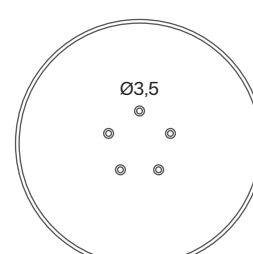

Ø82

FINISHES

Canopy: Matt black

Polyester belt: Black

Acoustic panel: Marbled grey, beige and terracotta

Frame 34831/80: Black

Spheres 34832/80: Matt opal

Spotlights 34833/80: Matt black

MATERIAL

Acoustic panel, polyester, aluminium (34831/80 and 34833/80), glass (34832/80)

REFERENCE	INSTALLATION	PRICE		WEIGHT	PACKAGING
		Marbled grey	Terracotta or beige		
34831/80	PCB LED 20W No DIM.	773,12 €	919,30 €	2,72 kg	(84 x 87 x 17 cm)
	PCB LED 20W Dim. LC	773,12 €	919,30 €	2,72 kg	(84 x 87 x 17 cm)
34832/80	5 x G9 LED 4W	874,24 €	1.025,47 €	3,16 kg	(84 x 87 x 17 cm)
34833/80	5 x COB LED 5W No Dim.	919,04 €	1.072,51 €	2,35 kg	(84 x 87 x 17 cm)
	5 x COB LED 5W Dim.PUSH	1.021,44 €	1.180,03 €	2,35 kg	(84 x 87 x 17 cm)