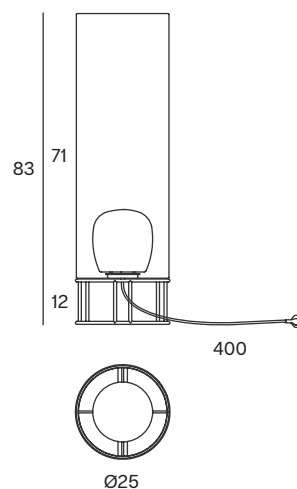

REF. 33001

REF. ODIP33008/25

REF. ODIP33008/25L

REF. 33900/10

TABLE LAMP FINISHES

Metal structure: Granulated White
Cord: See color chart
Glass difusser: Matt opal
Plug and cable: Transparent

FLOOR LAMP IP66 FINISHES

Metal structure: Granulated White
Cord: See standard color chart
Polyethylene difusser: Matt opal
Plug and neoprene cable: Black

WALL LAMP FINISHES

Base: White
Metal structure: White
Cord: See color chart

MATERIAL

Metal and recycled cord

REFERENCE	INSTALLATION	CORD	RECYCLED BOTTLES	PRECIO	WEIGHT	PACKAGING
33001	1 x G9 LED max. 4W	25 m	8 bottles	249,60 €	0.75 Kg	(32 x 32 x 36 cm)
ODIP33008/25	1 x E27 LED max. 15W Ø6cm	85 m	28 bottles	675,84 €	2.70 kg	(27 x 29 x 69 cm)
ODIP33008/25L	1 x E27 LED max. 15W Ø6cm	115 m	38 bottles	748,80 €	3.30 kg	(53 x 54 x 80 cm)
33900/10	1 x S14d LED max. 5W L30cm	22 m	7 bottles	180,48 €	0.55 kg	(35 x 30 x 16 cm)