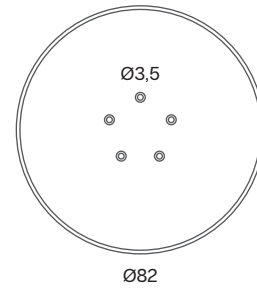

FINISHES

Base: Matt black

Acoustic panel: Marbled grey, beige and terracotta

Frame 34031/80: Black

Spheres 34032/80: Matt opal

Spotlights 34033/80: Matt black

MATERIAL

Acoustic panel, aluminum (34031/80 y 34033/80), glass (34032/80)

REFERENCE	INSTALLATION	PRICE		WEIGHT	PACKAGING
		Marbled grey	Terracotta or beige		
34031/80	PCB LED 20W No DIM.	800 €	947,52 €	3,13 kg	(84 x 87 x 17 cm)
	PCB LED 20W Dim. LC	800 €	947,52 €	3,13 kg	(84 x 87 x 17 cm)
34032/80	5 x G9 LED 4W	898,56 €	1.051,01 €	3,57 kg	(84 x 87 x 17 cm)
34033/80	5 x COB LED 5W No Dim.	947,20 €	1.102,08 €	2,80 kg	(84 x 87 x 17 cm)
	5 x COB LED 5W Dim.PUSH	1.049,60 €	1.209,60 €	2,80 kg	(84 x 87 x 17 cm)