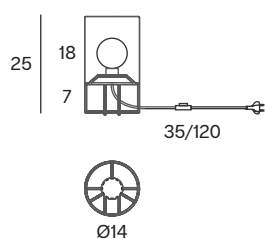

REF. 33001

REF. ODIP33008/25

REF. ODIP33008/25L

REF. 33900/10

TABLE LAMP FINISHES

Metal structure: Granulated White
Cord: See color chart
Glass difusser: Matt opal
Plug and cable: Transparent

FLOOR LAMP IP66 FINISHES

Metal structure: Granulated White
Cord: See standard color chart
Polyethylene difusser: Matt opal
Plug and neoprene cable: Black

WALL LAMP FINISHES

Base: White
Metal structure: White
Cord: See color chart

MATERIAL

Metal and recycled cord

REFERENCE	INSTALLATION	CORD	RECYCLED BOTTLES	PRECIO	WEIGHT	PACKAGING
33001	1 x G9 LED max. 4W	25 m	8 bottles	249,60 €	0.75 Kg	(32 x 32 x 36 cm)
ODIP33008/25	1 x E27 LED max. 15W Ø6cm	85 m	28 bottles	675,84 €	2.70 kg	(27 x 29 x 69 cm)
ODIP33008/25L	1 x E27 LED max. 15W Ø6cm	115 m	38 bottles	748,80 €	3.30 kg	(53 x 54 x 80 cm)
33900/10	1 x S14d LED max. 5W L30cm	22 m	7 bottles	180,48 €	0.55 kg	(35 x 30 x 16 cm)