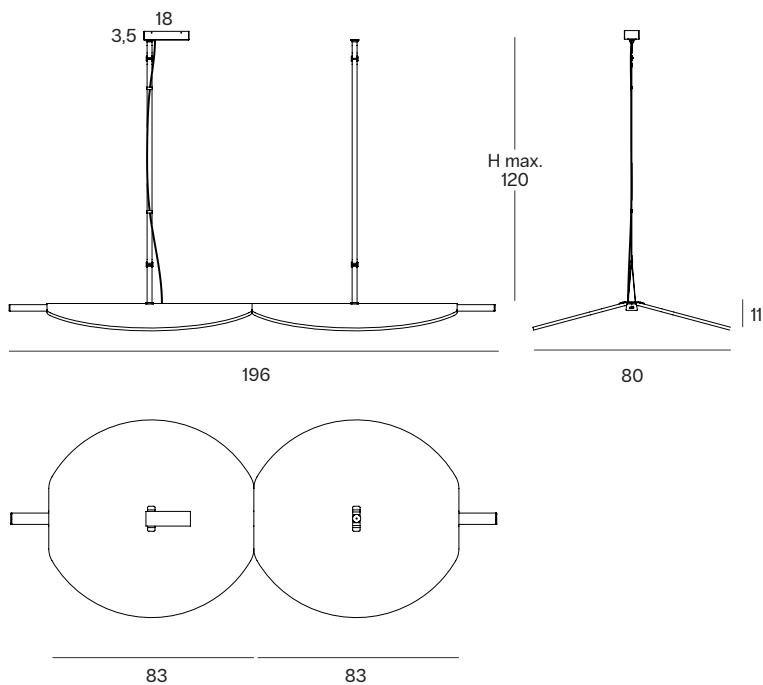

REF. 34821

REF. 34822

FINISHES

Canopy: Matt black
Acoustic panel: Cemento, mazapán y arcilla
Profile: Matt black
Polyester belt: Black
Driver box: Matt black

MATERIAL

Acoustic panel, aluminium,
polycarbonate and polyester

INSTALLATION

PCB-LED Opctic system UGR<16 (65°) CRI>90
- 3000K
- 4000K

Ⓧ dim DALI   Ⓧ dim PUSH   Ⓧ dim Casambi

REFERENCE	INSTALLATION	RECYCLED BOTTLES	PRICE	WEIGHT	PACKAGING
34821	PCB LED 15W 400mA No DIM.	40,5 bottles	834,56 €	2,5 kg	(84 x 87 x 17 cm) + (10 x 10,6 x 120 cm)
	PCB LED 15W 400mA Dim. DALI & PUSH	40,5 bottles	912,64 €	2,5 kg	(84 x 87 x 17 cm) + (10 x 10,6 x 120 cm)
34822	PCB LED 26W 700mA No DIM.	81 bottles	1.249,28 €	4,5 kg	(84 x 87 x 17 cm) + (10 x 10,6 x 210 cm)
	PCB LED 26W 700mA Dim. DALI & PUSH	81 bottles	1.346,56 €	4,5 kg	(84 x 87 x 17 cm) + (10 x 10,6 x 210 cm)