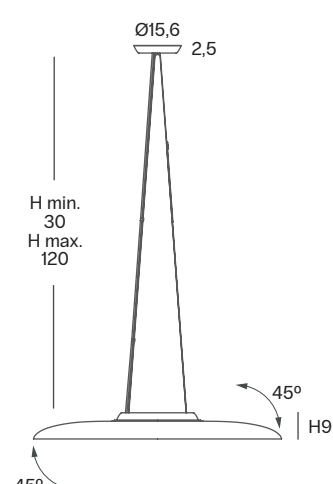

REF. 34833/80

Ø82

FINISHES

Canopy: Matt black

Polyester belt: Black

Acoustic panel: Marbled grey, beige and terracotta

Frame 34831/80: Black

Spheres 34832/80: Matt opal

Spotlights 34833/80: Matt black

MATERIAL

Acoustic panel, polyester, aluminium (34831/80 and 34833/80), glass (34832/80)

REFERENCE	INSTALLATION	PRICE		WEIGHT	PACKAGING
		Marbled grey	Terracotta or beige		
34831/80	PCB LED 20W No DIM.	773,12 €	919,30 €	2,72 kg	(84 x 87 x 17 cm)
	PCB LED 20W Dim. LC	773,12 €	919,30 €	2,72 kg	(84 x 87 x 17 cm)
34832/80	5 x G9 LED 4W	874,24 €	1.025,47 €	3,16 kg	(84 x 87 x 17 cm)
34833/80	5 x COB LED 5W No Dim.	919,04 €	1.072,51 €	2,35 kg	(84 x 87 x 17 cm)
	5 x COB LED 5W Dim.PUSH	1.021,44 €	1.180,03 €	2,35 kg	(84 x 87 x 17 cm)