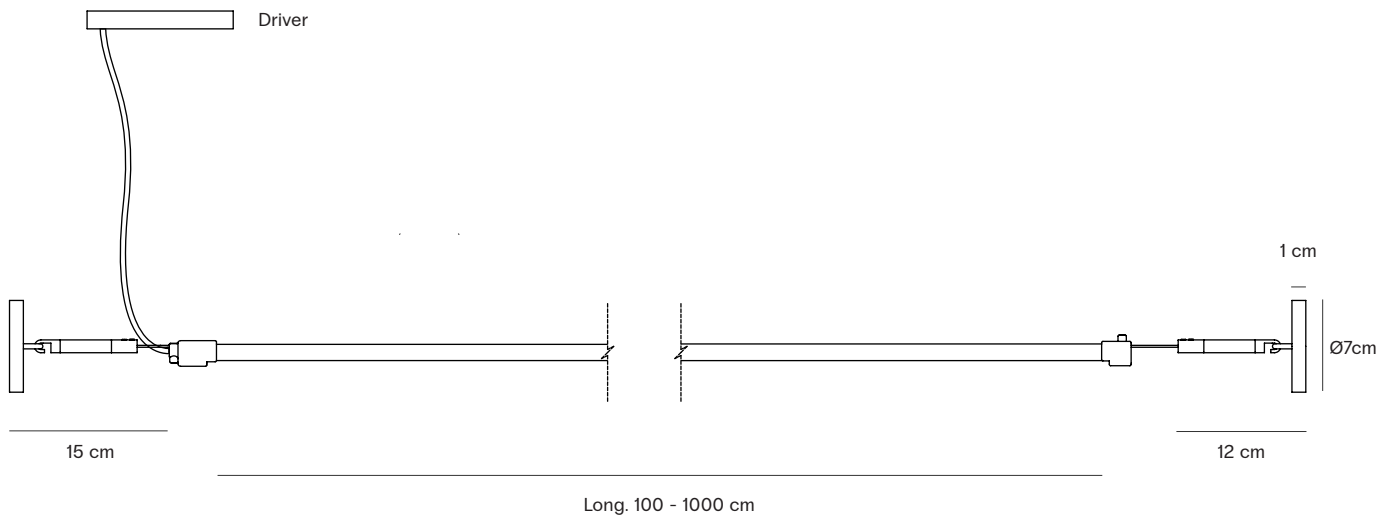

REF. 33010

FINISHES

Profile: Matt black
Silicone difusser: White
Driver box: No box

MATERIAL

Aluminium, stainless steel and silicone

INSTALLATION

LED strip neon 24V 12W/m CRI >90
- 2700K 562 lm
- 3000K 594 lm

ⓧ dim 0-10V   Ⓒ dim Casambi

REFERENCE	INSTALLATION	PRICE	WEIGHT	PACKAGING
33010/1	LED STRIP No DIM.	591,36 €	6 kg	(47 x 47 x 12 cm) + (10 x 10,6 x 130 cm)
	LED STRIP Dim. 0-10V	680,96 €	6 kg	(47 x 47 x 12 cm) + (10 x 10,6 x 130 cm)
33010/2	LED STRIP No DIM.	642,56 €	6.1 kg	(47 x 47 x 12 cm) + (10 x 10,6 x 230 cm)
	LED STRIP Dim. 0-10V	732,16 €	6.1 kg	(47 x 47 x 12 cm) + (10 x 10,6 x 230 cm)
33010/3	LED STRIP No DIM.	680,96 €	6.2 kg	(47 x 47 x 12 cm) + (10 x 10,6 x 230 cm)
	LED STRIP Dim. 0-10V	770,56 €	6.2 kg	(47 x 47 x 12 cm) + (10 x 10,6 x 230 cm)
33010/4	LED STRIP No DIM.	744,96 €	6.3 kg	(47 x 47 x 12 cm) + (10 x 10,6 x 230 cm)
	LED STRIP Dim. 0-10V	834,56 €	6.3 kg	(47 x 47 x 12 cm) + (10 x 10,6 x 230 cm)
33010/5	LED STRIP No DIM.	834,56 €	6.4 kg	(47 x 47 x 12 cm) + (10 x 10,6 x 230 cm)
	LED STRIP Dim. 0-10V	924,16 €	6.4 kg	(47 x 47 x 12 cm) + (10 x 10,6 x 230 cm)
33010/6	LED STRIP No DIM.	866,56 €	6.5 kg	(47 x 47 x 12 cm) + (10 x 10,6 x 230 cm)
	LED STRIP Dim. 0-10V	956,16 €	6.5 kg	(47 x 47 x 12 cm) + (10 x 10,6 x 230 cm)
33010/7	LED STRIP No DIM.	917,76 €	6.6 kg	(47 x 47 x 12 cm) + (10 x 10,6 x 230 cm)
	LED STRIP Dim. 0-10V	1.007,36 €	6.6 kg	(47 x 47 x 12 cm) + (10 x 10,6 x 230 cm)
33010/8	LED STRIP No DIM.	968,96 €	6.7 kg	(47 x 47 x 12 cm) + (10 x 10,6 x 230 cm)
	LED STRIP Dim. 0-10V	1.058,56 €	6.7 kg	(47 x 47 x 12 cm) + (10 x 10,6 x 230 cm)
33010/9	LED STRIP No DIM.	1.013,76 €	6.8 kg	(47 x 47 x 12 cm) + (10 x 10,6 x 230 cm)
	LED STRIP Dim. 0-10V	1.103,36 €	6.8 kg	(47 x 47 x 12 cm) + (10 x 10,6 x 230 cm)
33010/10	LED STRIP No DIM.	1.064,96 €	6.9 kg	(47 x 47 x 12 cm) + (10 x 10,6 x 230 cm)
	LED STRIP Dim. 0-10V	1.154,56 €	6.9 kg	(47 x 47 x 12 cm) + (10 x 10,6 x 230 cm)