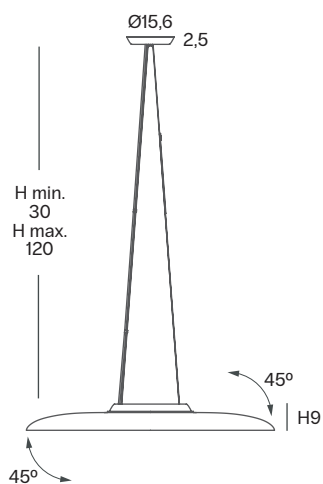

REF. 34831/80

Ø82