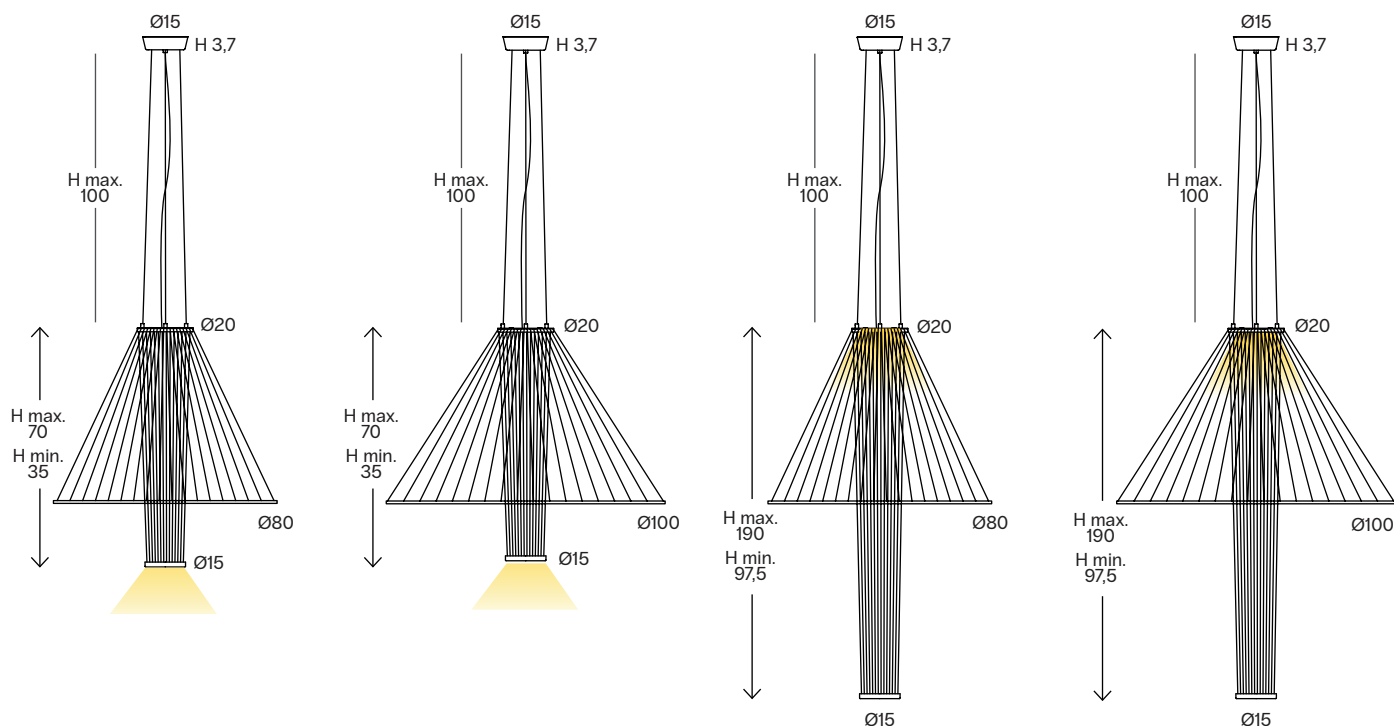

FINISHES

Canopy: Matt black
 Metal structure: Black
 Cord: Black
 Diffuser: Optic white

MATERIAL

Metal and recycled cord

INSTALLATION

PCB-LED 10W 350mA CRI 82
 - Cálida 3000K 958lm
 - Neutra 4000K 1003lm

Ⓛ dim LC Ⓢ dim Casambi

REFERENCE	INSTALLATION	CORD	PRICE	WEIGHT	PACKAGING
34100/80	PCB LED No DIM.	54 m	849,92 €	2,5 kg	(84 x 87 x 17 cm)
	PCB LED Dim. LC	54 m	875,52 €	2,5 kg	(84 x 87 x 17 cm)
34100/100	PCB LED No DIM.	54 m	888,32 €	2.75 kg	(104 x 107 x 23 cm)
	PCB LED Dim.	54 m	913,92 €	2.75 kg	(104 x 107 x 23 cm)
34200/80	PCB LED No DIM.	128 m	876,80 €	3 kg	(84 x 87 x 17 cm)
	PCB LED Dim. LC	128 m	902,40 €	3 kg	(84 x 87 x 17 cm)
34200/100	PCB LED No DIM.	128 m	915,20 €	3.25 kg	(104 x 107 x 23 cm)
	PCB LED Dim. LC	128 m	940,80 €	3.25 kg	(104 x 107 x 23 cm)

Spotlights 34033/80: Matt black

MATERIAL

Acoustic panel, aluminum (34031/80 y 34033/80), glass (34032/80)

REFERENCE	INSTALLATION	PRICE		WEIGHT	PACKAGING
		Marbled grey	Terracotta or beige		
34031/80	PCB LED 20W No DIM.	800 €	947,52 €	3,13 kg	(84 x 87 x 17 cm)
	PCB LED 20W Dim. LC	800 €	947,52 €	3,13 kg	(84 x 87 x 17 cm)
34032/80	5 x G9 LED 4W	898,56 €	1.051,01 €	3,57 kg	(84 x 87 x 17 cm)
34033/80	5 x COB LED 5W No Dim.	947,20 €	1.102,08 €	2,80 kg	(84 x 87 x 17 cm)
	5 x COB LED 5W Dim.PUSH	1.049,60 €	1.209,60 €	2,80 kg	(84 x 87 x 17 cm)