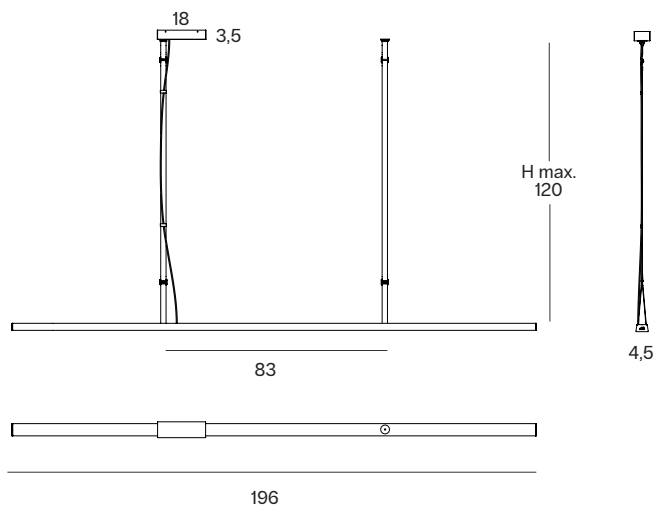

REF. 34021/196

FINISHES

Profile: Matt black
Polyester belt: Black
Driver box: Matt black

MATERIAL

Aluminium, polycarbonate and polyester

INSTALLATION

PCB-LED Opctic system UGR<16 (65°) CRI>90
- 3000K
- 4000K

Ⓓ dim DALI   Ⓔ dim PUSH   Ⓒ dim Casambi

REFERENCE	INSTALLATION	PRICE	WEIGHT	PACKAGING
34021/112	PCB LED 15W 400mA No DIM.	549,12 €	1.25 kg	(47 x 47 x 12 cm) + (10 x 10,6 x 120 cm)
	PCB LED 15W 400mA Dim. DALI & PUSH	624,64 €	1.25 kg	(47 x 47 x 12 cm) + (10 x 10,6 x 120 cm)
34021/196	PCB LED 26W 700mA No DIM.	696,32 €	1.75 kg	(47 x 47 x 12 cm) + (10 x 10,6 x 210 cm)
	PCB LED 26W 700mA Dim. DALI & PUSH	793,60 €	1.75 kg	(47 x 47 x 12 cm) + (10 x 10,6 x 210 cm)