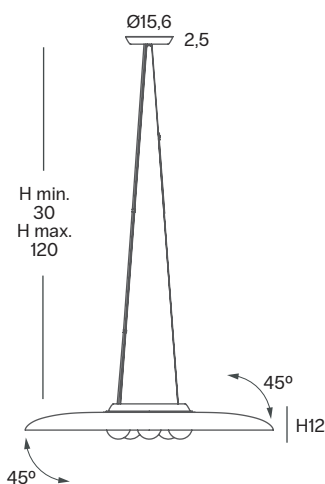

REF. 34832/80

Ø82