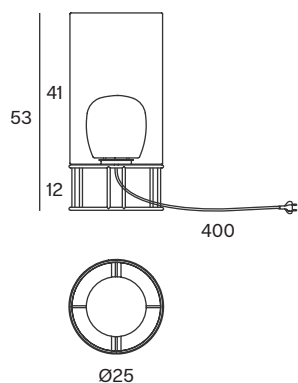

REF. 33001

REF. ODIP33008/25

REF. ODIP33008/25L

REF. 33900/10

TABLE LAMP FINISHES

Metal structure: Granulated White
Cord: See color chart
Glass difusser: Matt opal
Plug and cable: Transparent

FLOOR LAMP IP66 FINISHES

Metal structure: Granulated White
Cord: See standard color chart
Polyethylene difusser: Matt opal
Plug and neoprene cable: Black

WALL LAMP FINISHES

Base: White
Metal structure: White
Cord: See color chart

MATERIAL

Metal and recycled cord

REFERENCE	INSTALLATION	CORD	RECYCLED BOTTLES	PRECIO	WEIGHT	PACKAGING
33001	1 x G9 LED max. 4W	25 m	8 bottles	249,60 €	0.75 Kg	(32 x 32 x 36 cm)
ODIP33008/25	1 x E27 LED max. 15W Ø6cm	85 m	28 bottles	675,84 €	2.70 kg	(27 x 29 x 69 cm)
ODIP33008/25L	1 x E27 LED max. 15W Ø6cm	115 m	38 bottles	748,80 €	3.30 kg	(53 x 54 x 80 cm)
33900/10	1 x S14d LED max. 5W L30cm	22 m	7 bottles	180,48 €	0.55 kg	(35 x 30 x 16 cm)