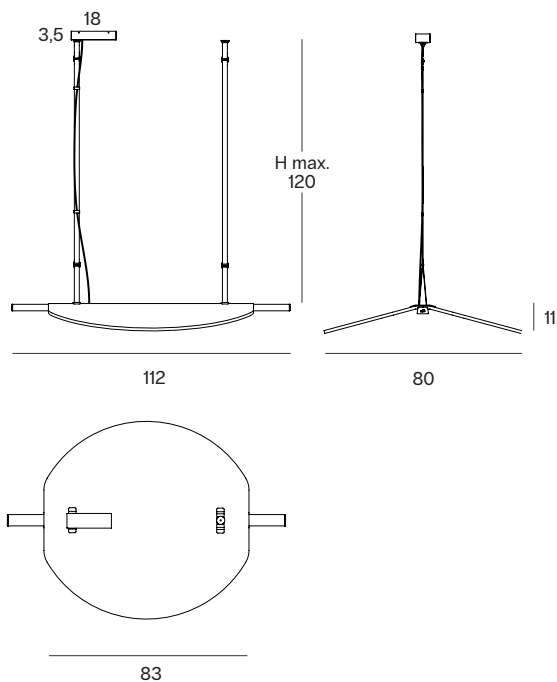

REF. 34821

REF. 34822

FINISHES

Canopy: Matt black
Acoustic panel: Cemento, mazapán y arcilla
Profile: Matt black
Polyester belt: Black
Driver box: Matt black

MATERIAL

Acoustic panel, aluminium,
polycarbonate and polyester

INSTALLATION

PCB-LED Opctic system UGR<16 (65°) CRI>90
- 3000K
- 4000K

Ⓧ dim DALI   Ⓧ dim PUSH   Ⓧ dim Casambi

REFERENCE	INSTALLATION	RECYCLED BOTTLES	PRICE	WEIGHT	PACKAGING
34821	PCB LED 15W 400mA No DIM.	40,5 bottles	834,56 €	2,5 kg	(84 x 87 x 17 cm) + (10 x 10,6 x 120 cm)
	PCB LED 15W 400mA Dim. DALI & PUSH	40,5 bottles	912,64 €	2,5 kg	(84 x 87 x 17 cm) + (10 x 10,6 x 120 cm)
34822	PCB LED 26W 700mA No DIM.	81 bottles	1.249,28 €	4,5 kg	(84 x 87 x 17 cm) + (10 x 10,6 x 210 cm)
	PCB LED 26W 700mA Dim. DALI & PUSH	81 bottles	1.346,56 €	4,5 kg	(84 x 87 x 17 cm) + (10 x 10,6 x 210 cm)